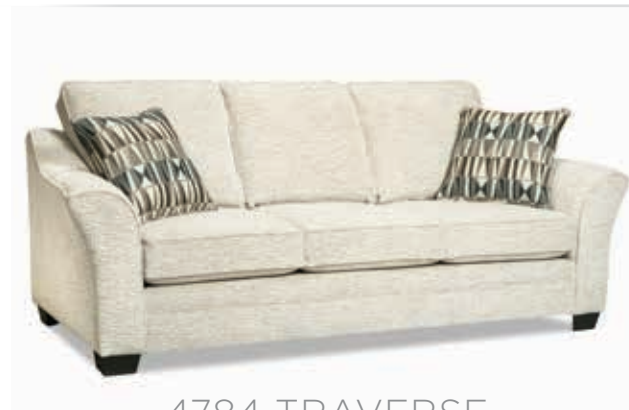

4784 TRAVERSE

	L	D	H
Sofa	88	38	35
Loveseat	66	38	36
Chair	44	38	35
LHF/RHF Chaise	30	60	35
LHF/RHF Loveseat	55	38	35

*All additional 4784 items available with Regular Delivery